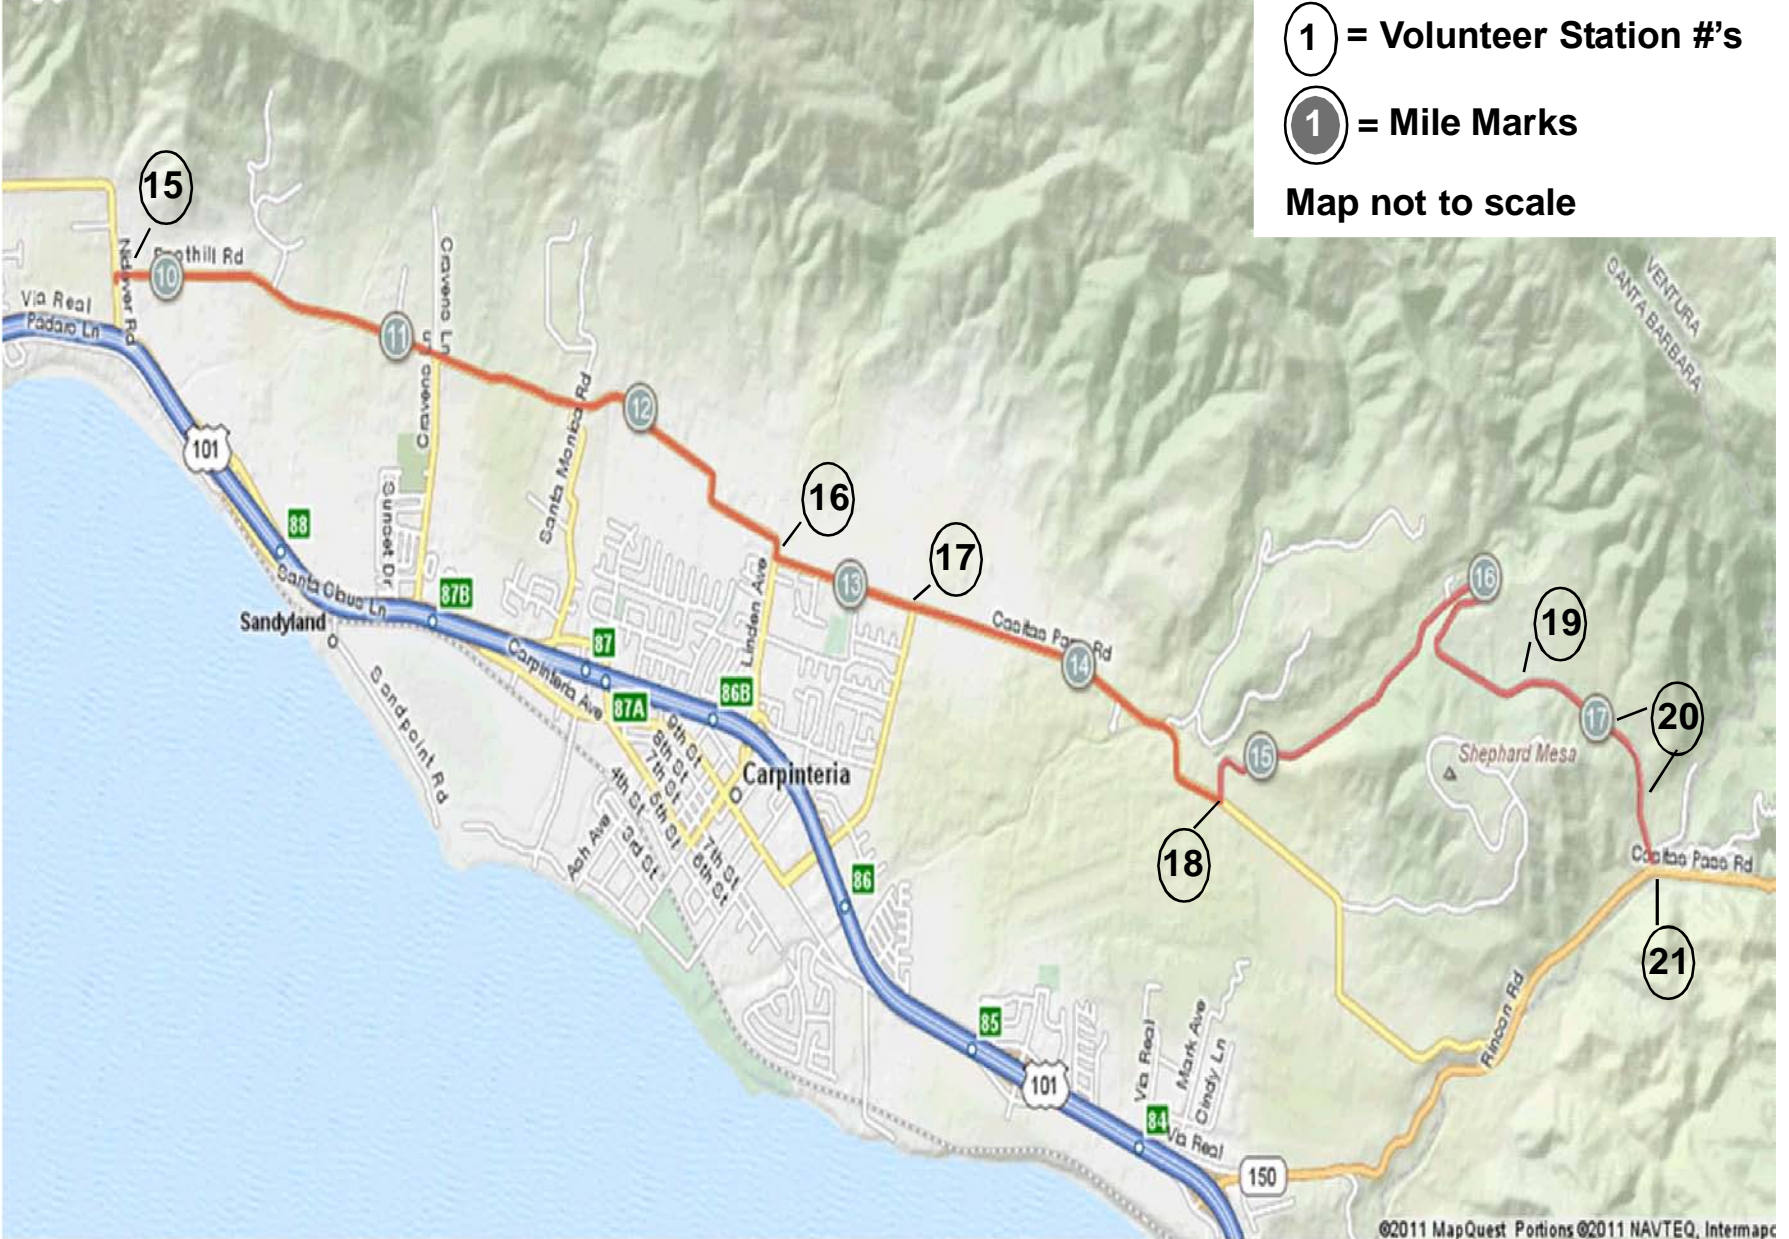

# Long Course bike route

① = Volunteer Station #'s

① = Mile Marks

Map not to scale

**Long Course bike route**

① = Volunteer Station #'s

① = Mile Marks

Map not to scale

**Long Course bike route**

**① = Volunteer Station #'s**

**① = Mile Marks**

**Map not to scale**

### Long Course bike route

① = Volunteer Station #'s

① = Mile Marks

Map not to scale

## Long Course bike route

① = Volunteer Station #'s

① = Mile Marks

Map not to scale