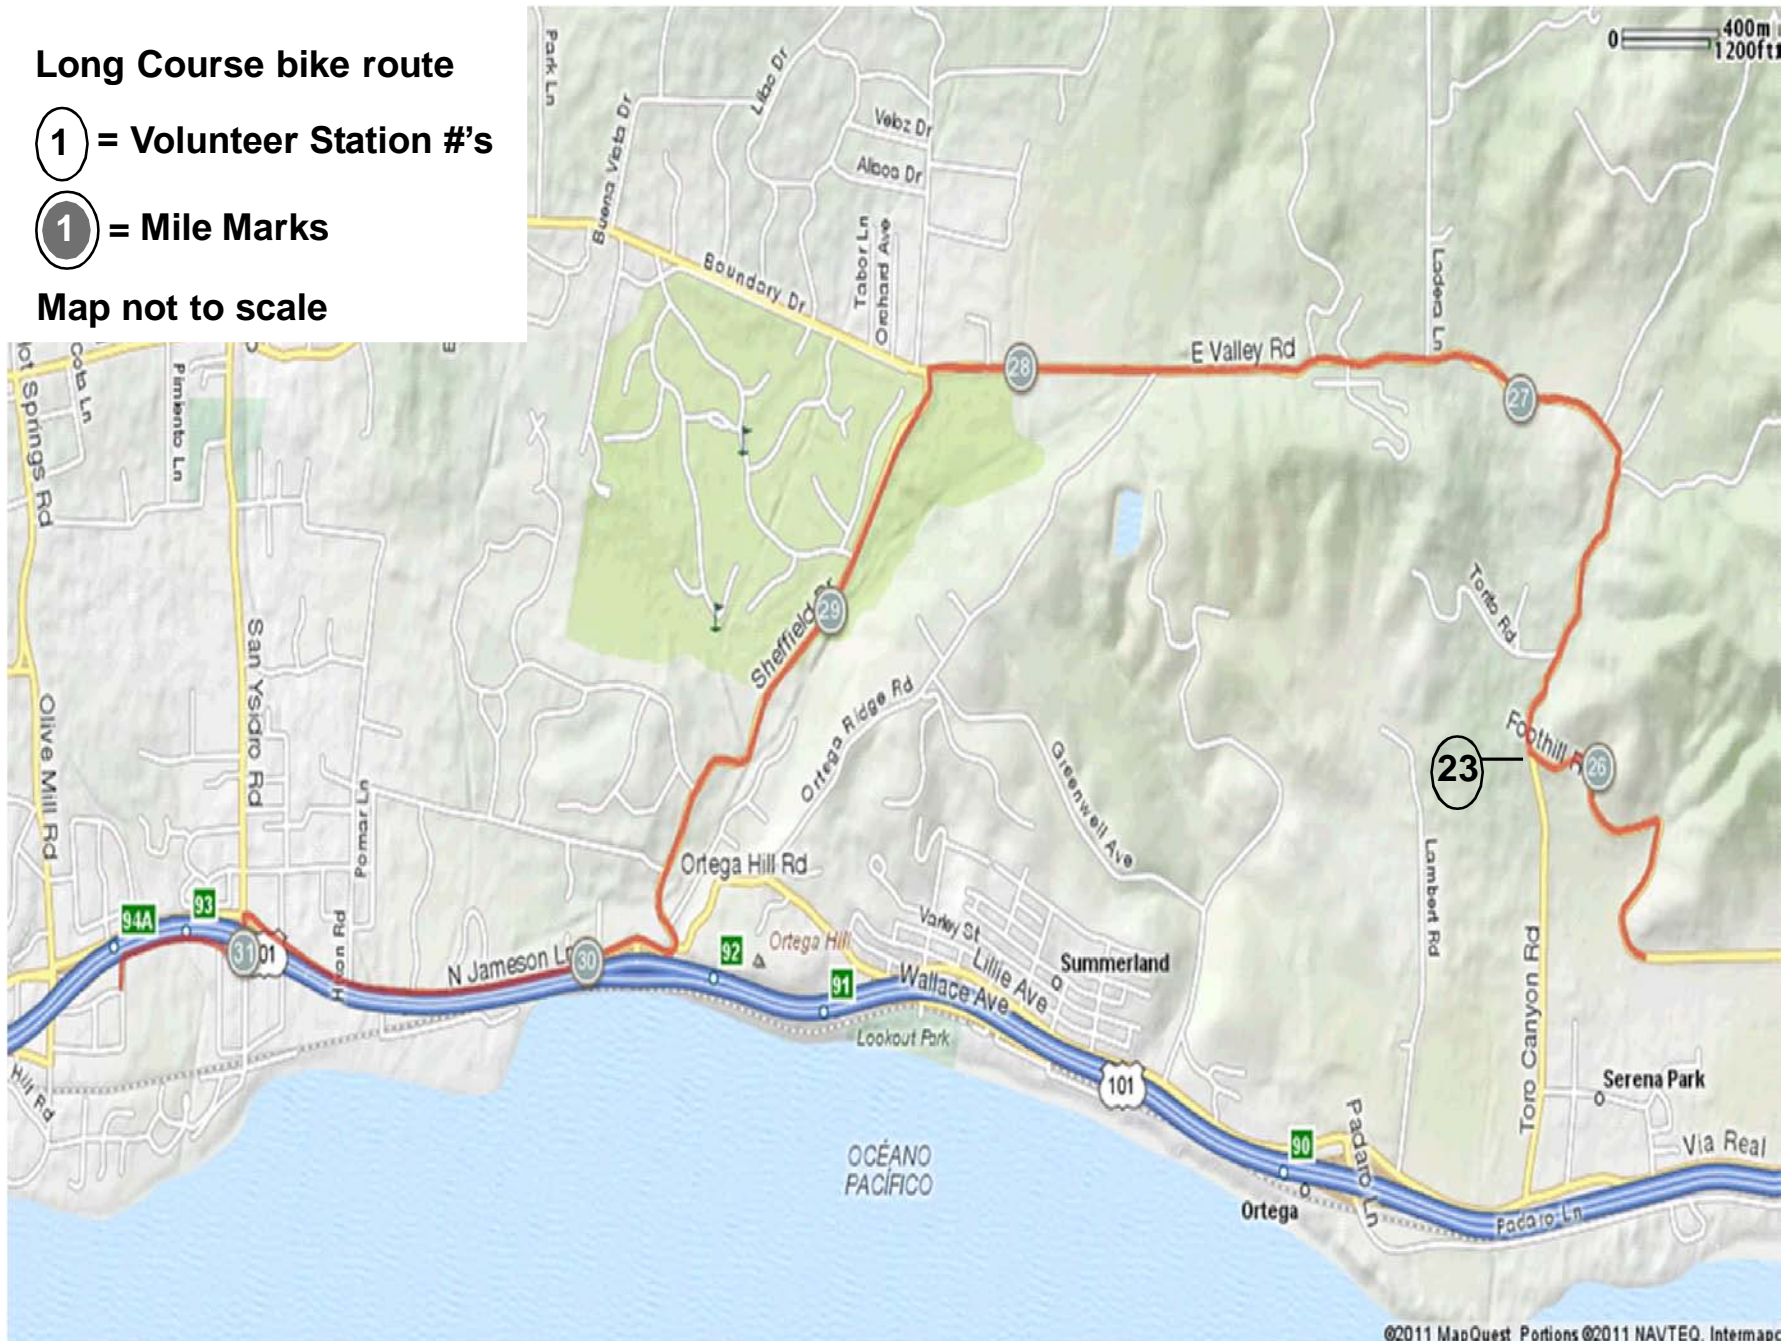

**Long Course bike route**

**① = Volunteer Station #'s**

**① = Mile Marks**

**Map not to scale**

### Long Course bike route

① = Volunteer Station #'s

① = Mile Marks

Map not to scale

## Long Course bike route

① = Volunteer Station #'s

① = Mile Marks

Map not to scale