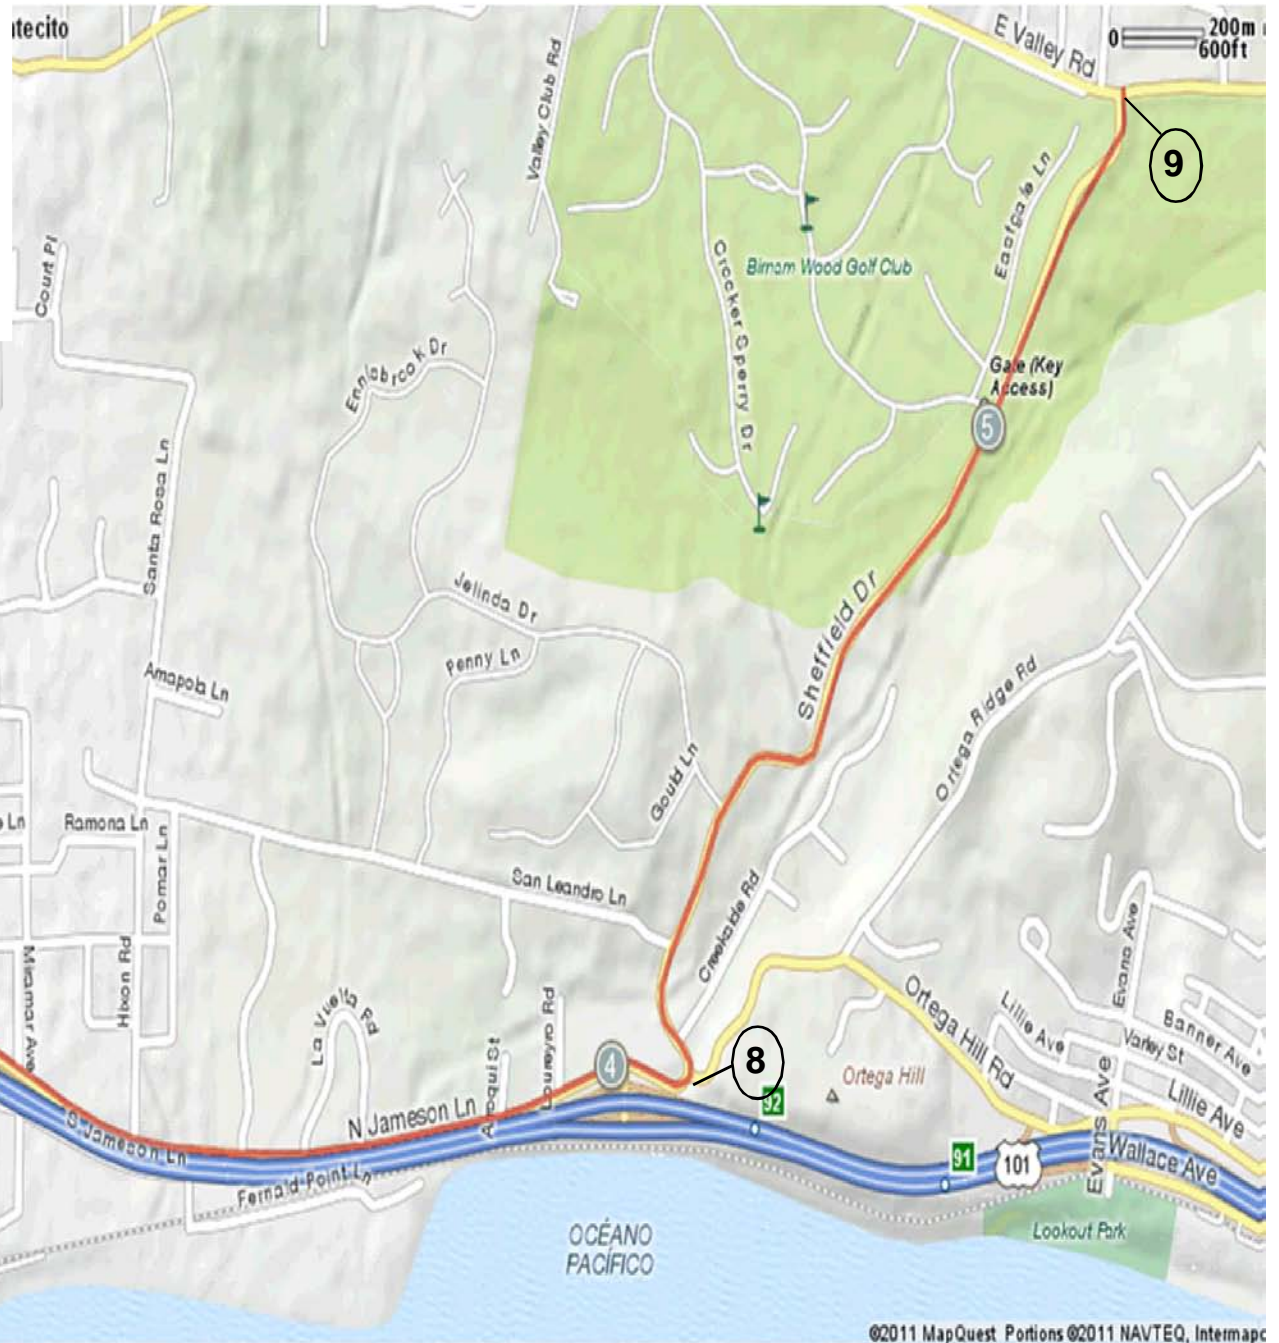

**Long Course bike route**

① = Volunteer Station #'s

① = Mile Marks

**Map not to scale**

# Long Course bike route

① = Volunteer Station #'s

① = Mile Marks

Map not to scale

**Long Course bike route**

① = Volunteer Station #'s

① = Mile Marks

Map not to scale

## Long Course bike route

① = Volunteer Station #'s

① = Mile Marks

Map not to scale