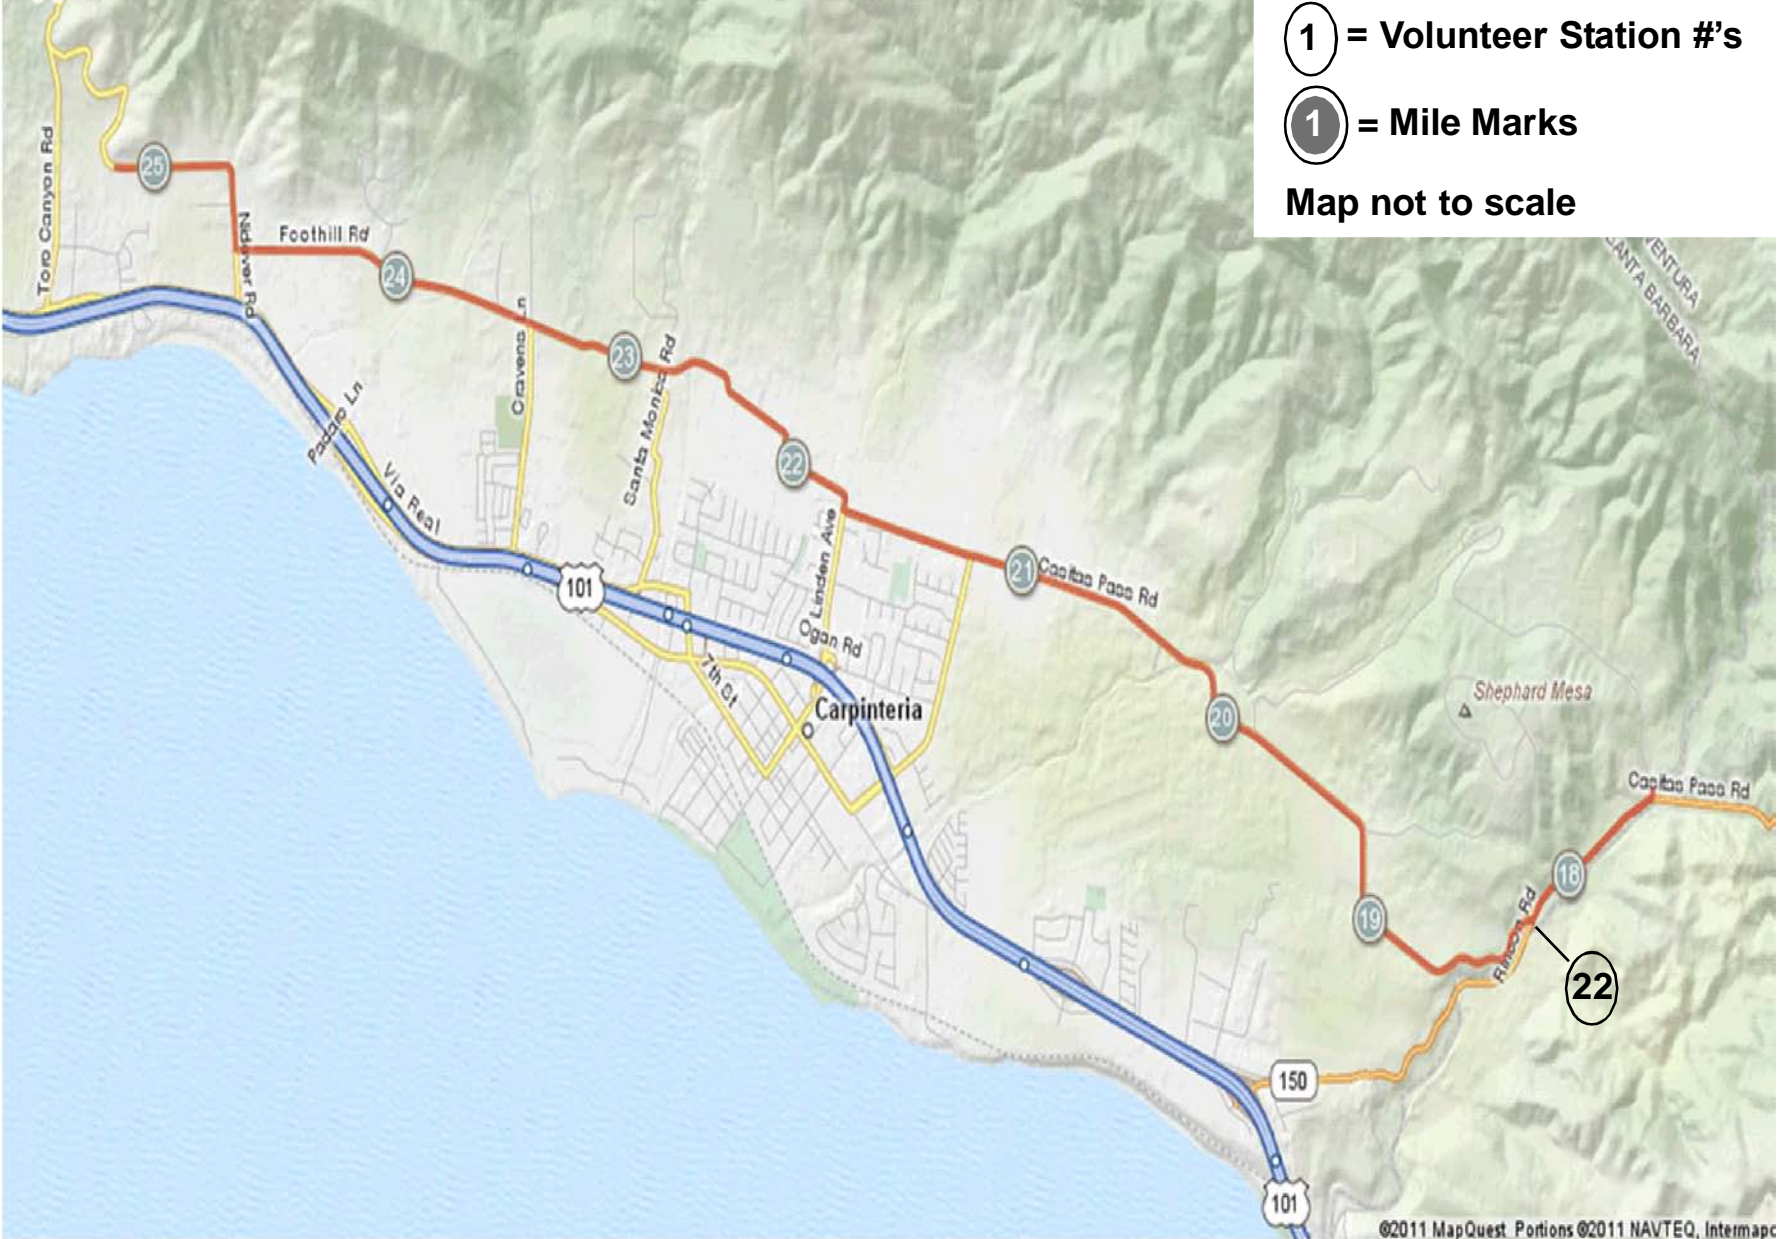

# Long Course bike route

① = Volunteer Station #'s

① = Mile Marks

Map not to scale

**Long Course bike route**

① = Volunteer Station #'s

① = Mile Marks

Map not to scale

**Long Course bike route**

**① = Volunteer Station #'s**

**① = Mile Marks**

**Map not to scale**

### Long Course bike route

① = Volunteer Station #'s

① = Mile Marks

Map not to scale

## Long Course bike route

① = Volunteer Station #'s

① = Mile Marks

Map not to scale