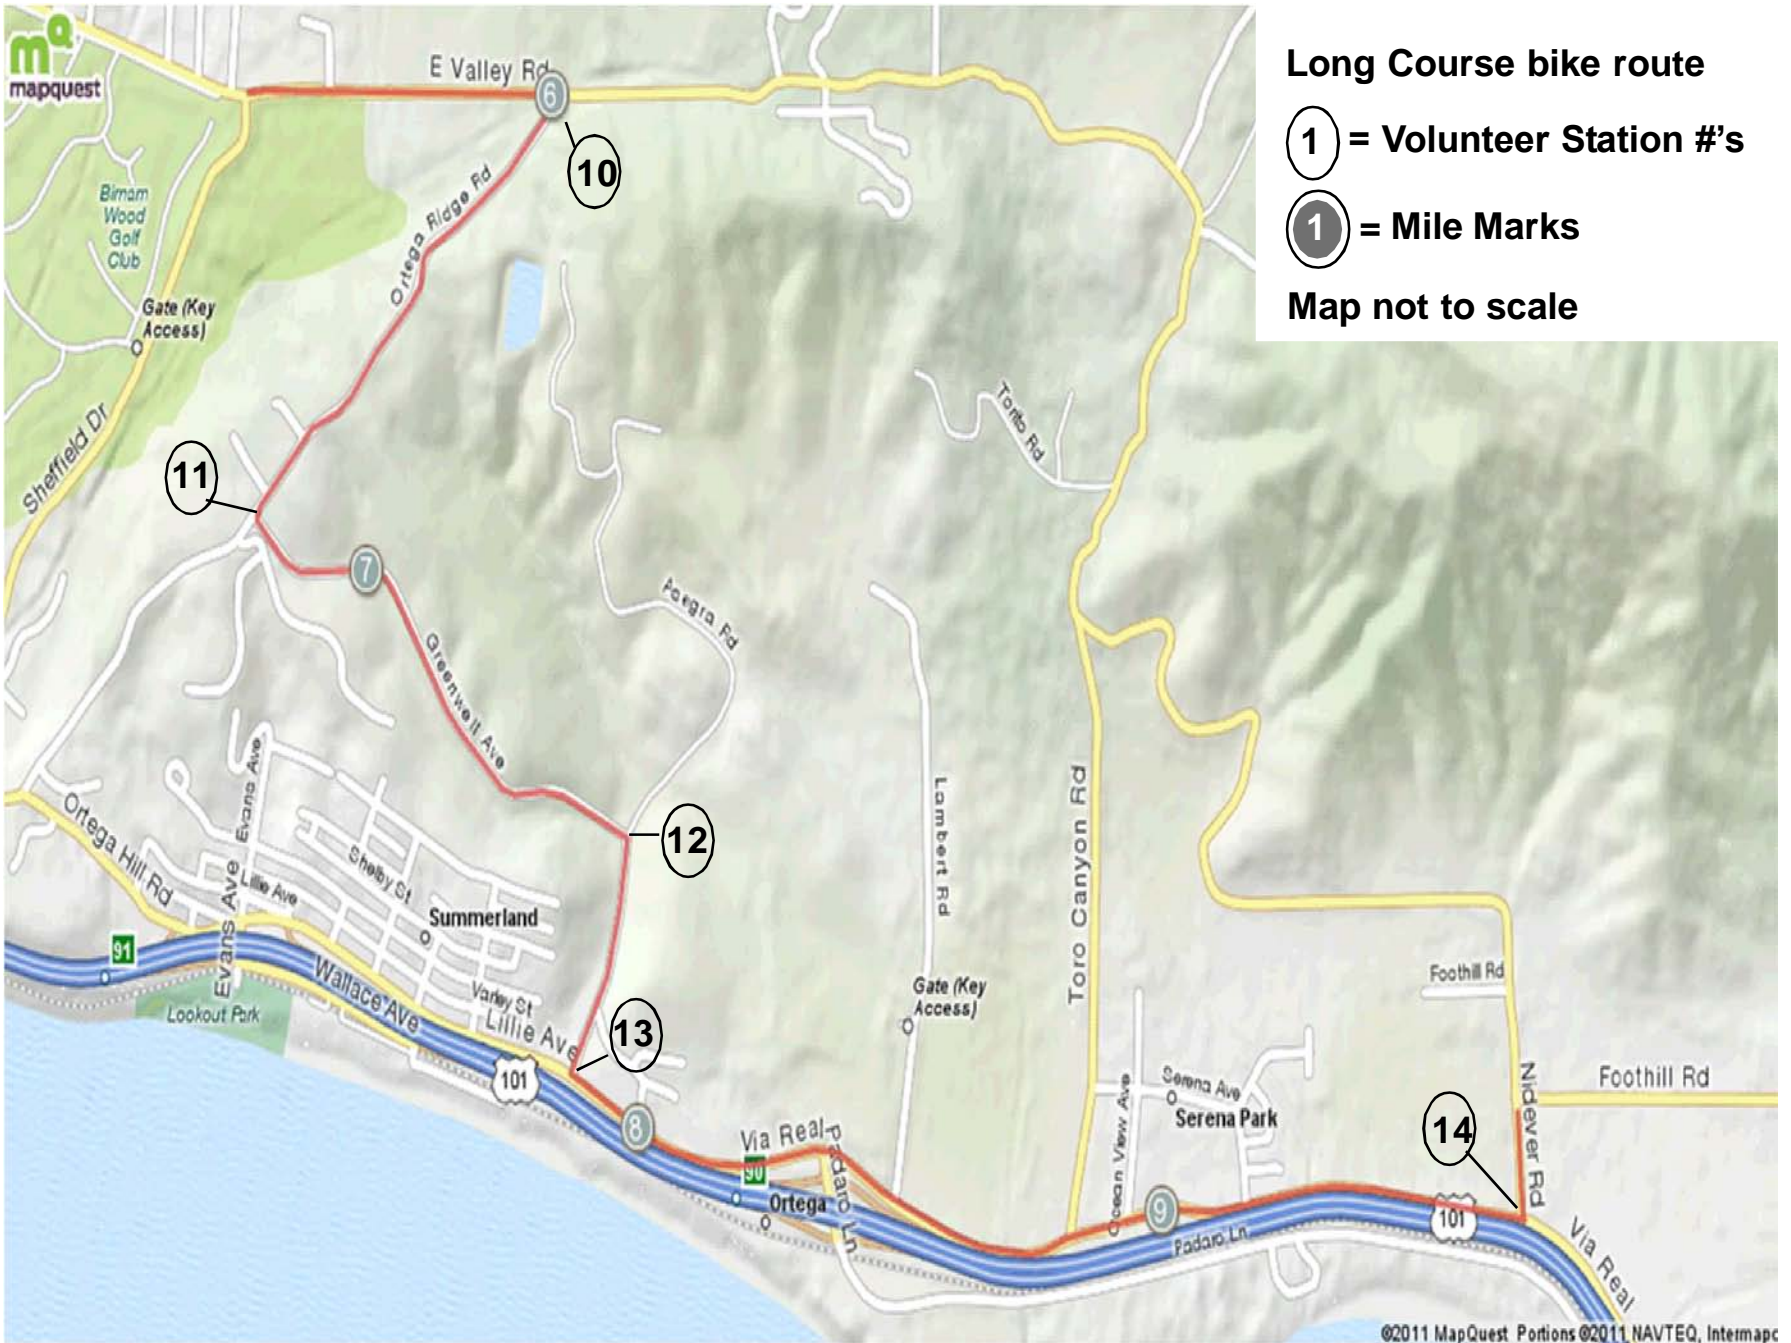

Long Course bike route

① = Volunteer Station #'s

① = Mile Marks

Map not to scale