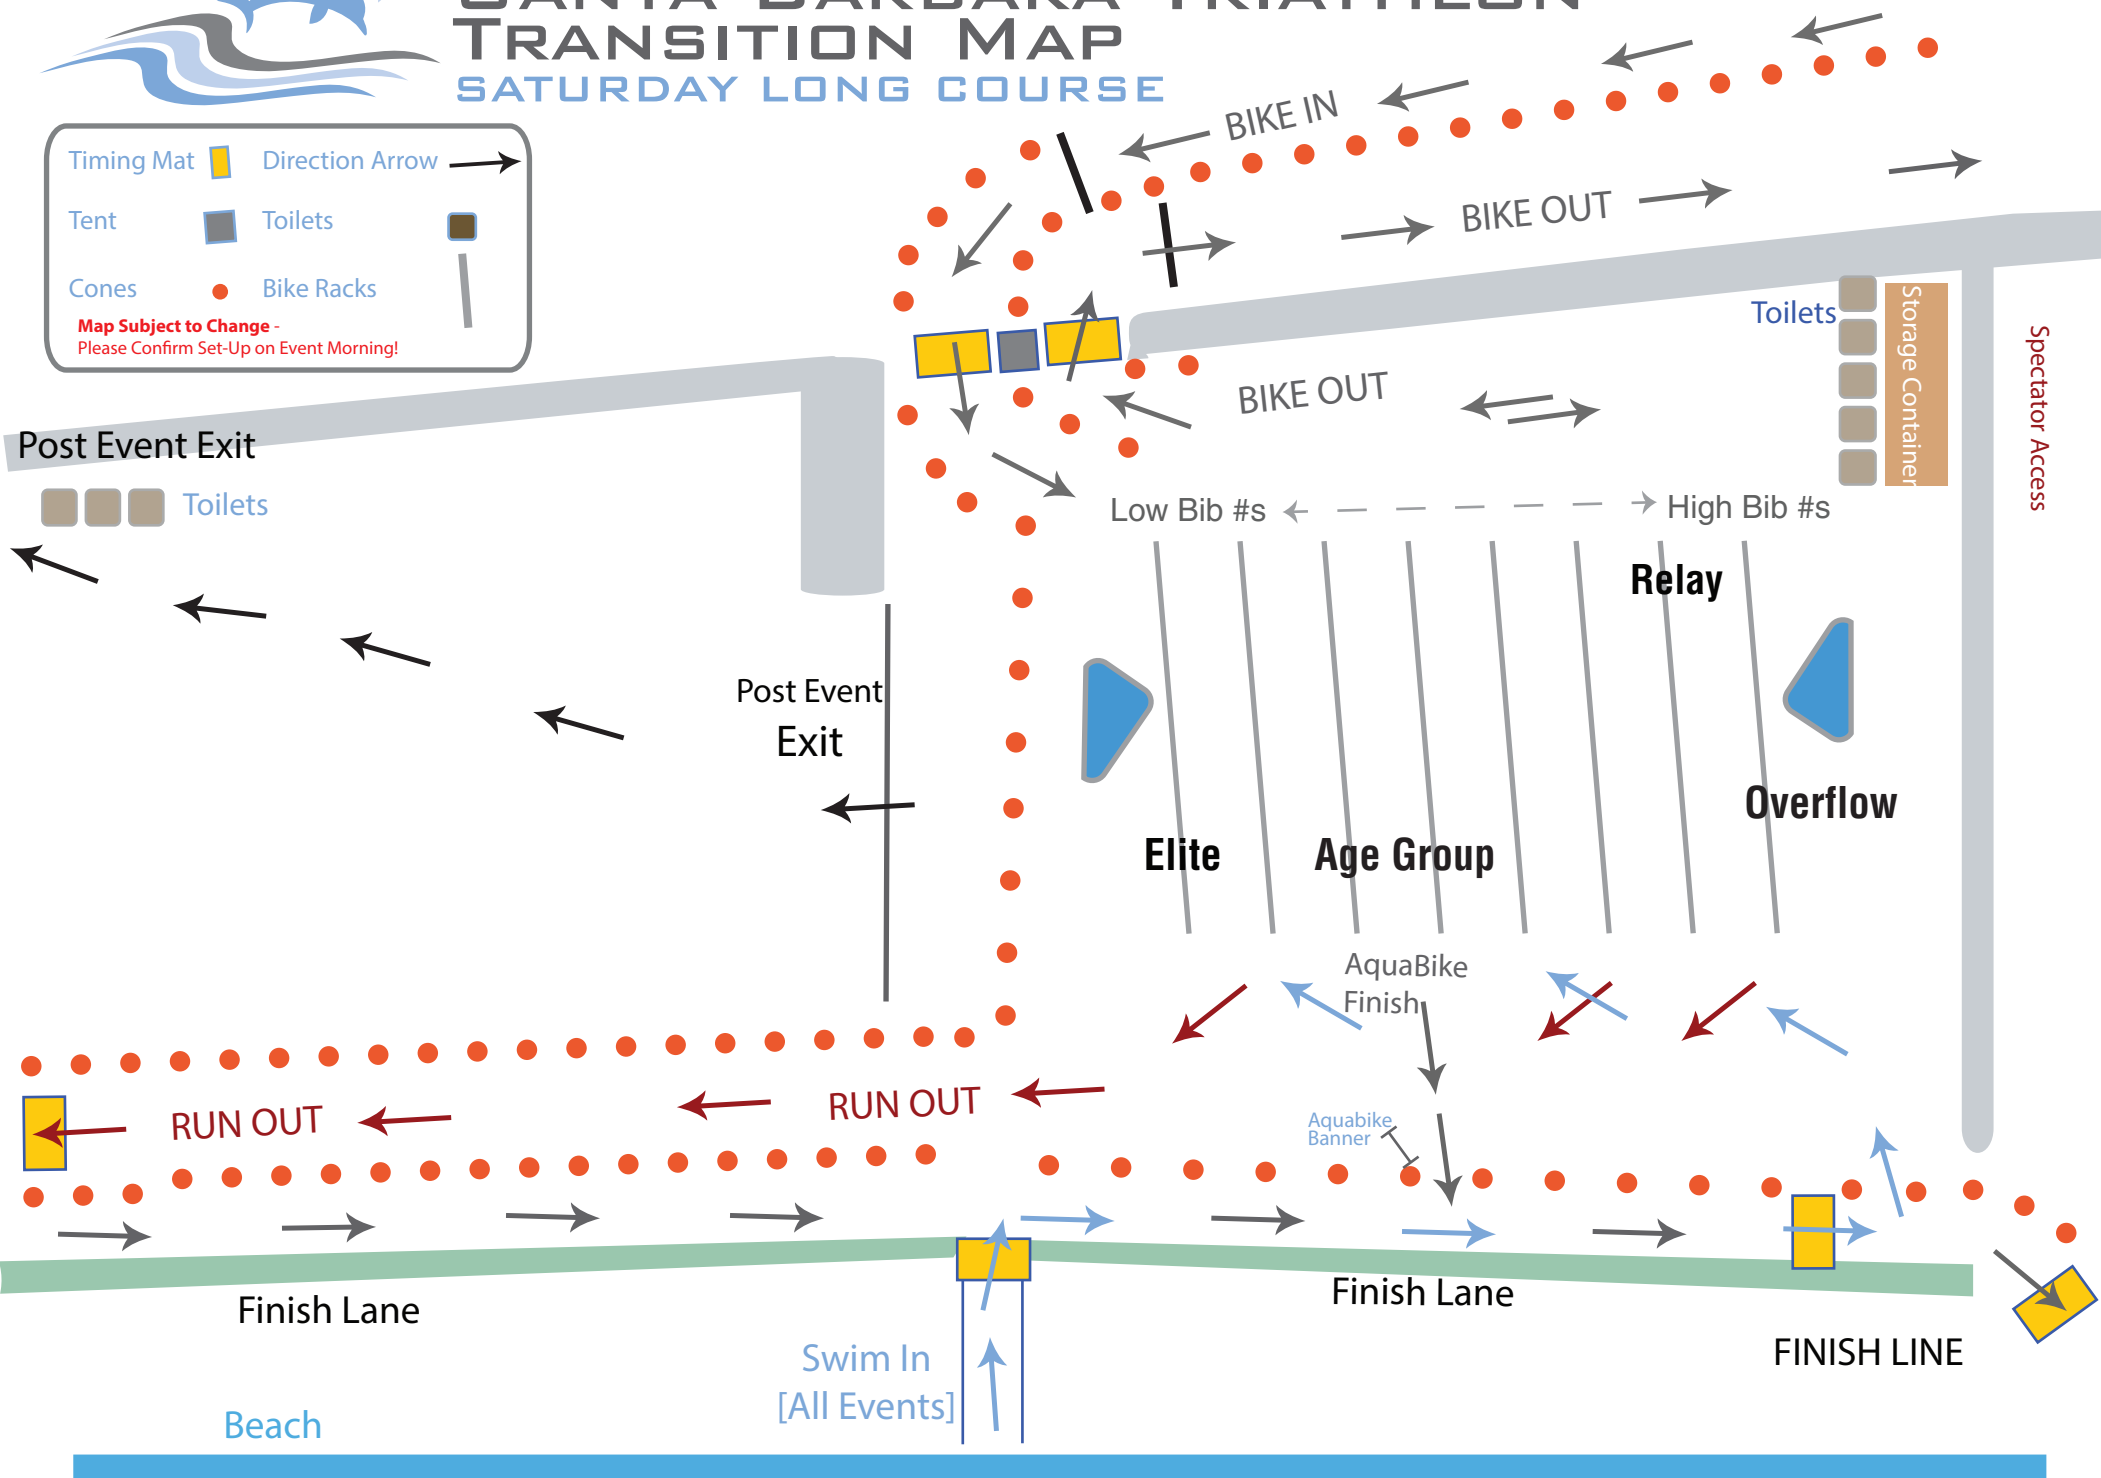

SANTA BARBARA TRIATHLON

TRANSITION MAP

SATURDAY LONG COURSE

Timing Mat Direction Arrow

Tent Toilets

Cones Bike Racks

Map Subject to Change -
Please Confirm Set-Up on Event Morning!

NOT TO SCALE