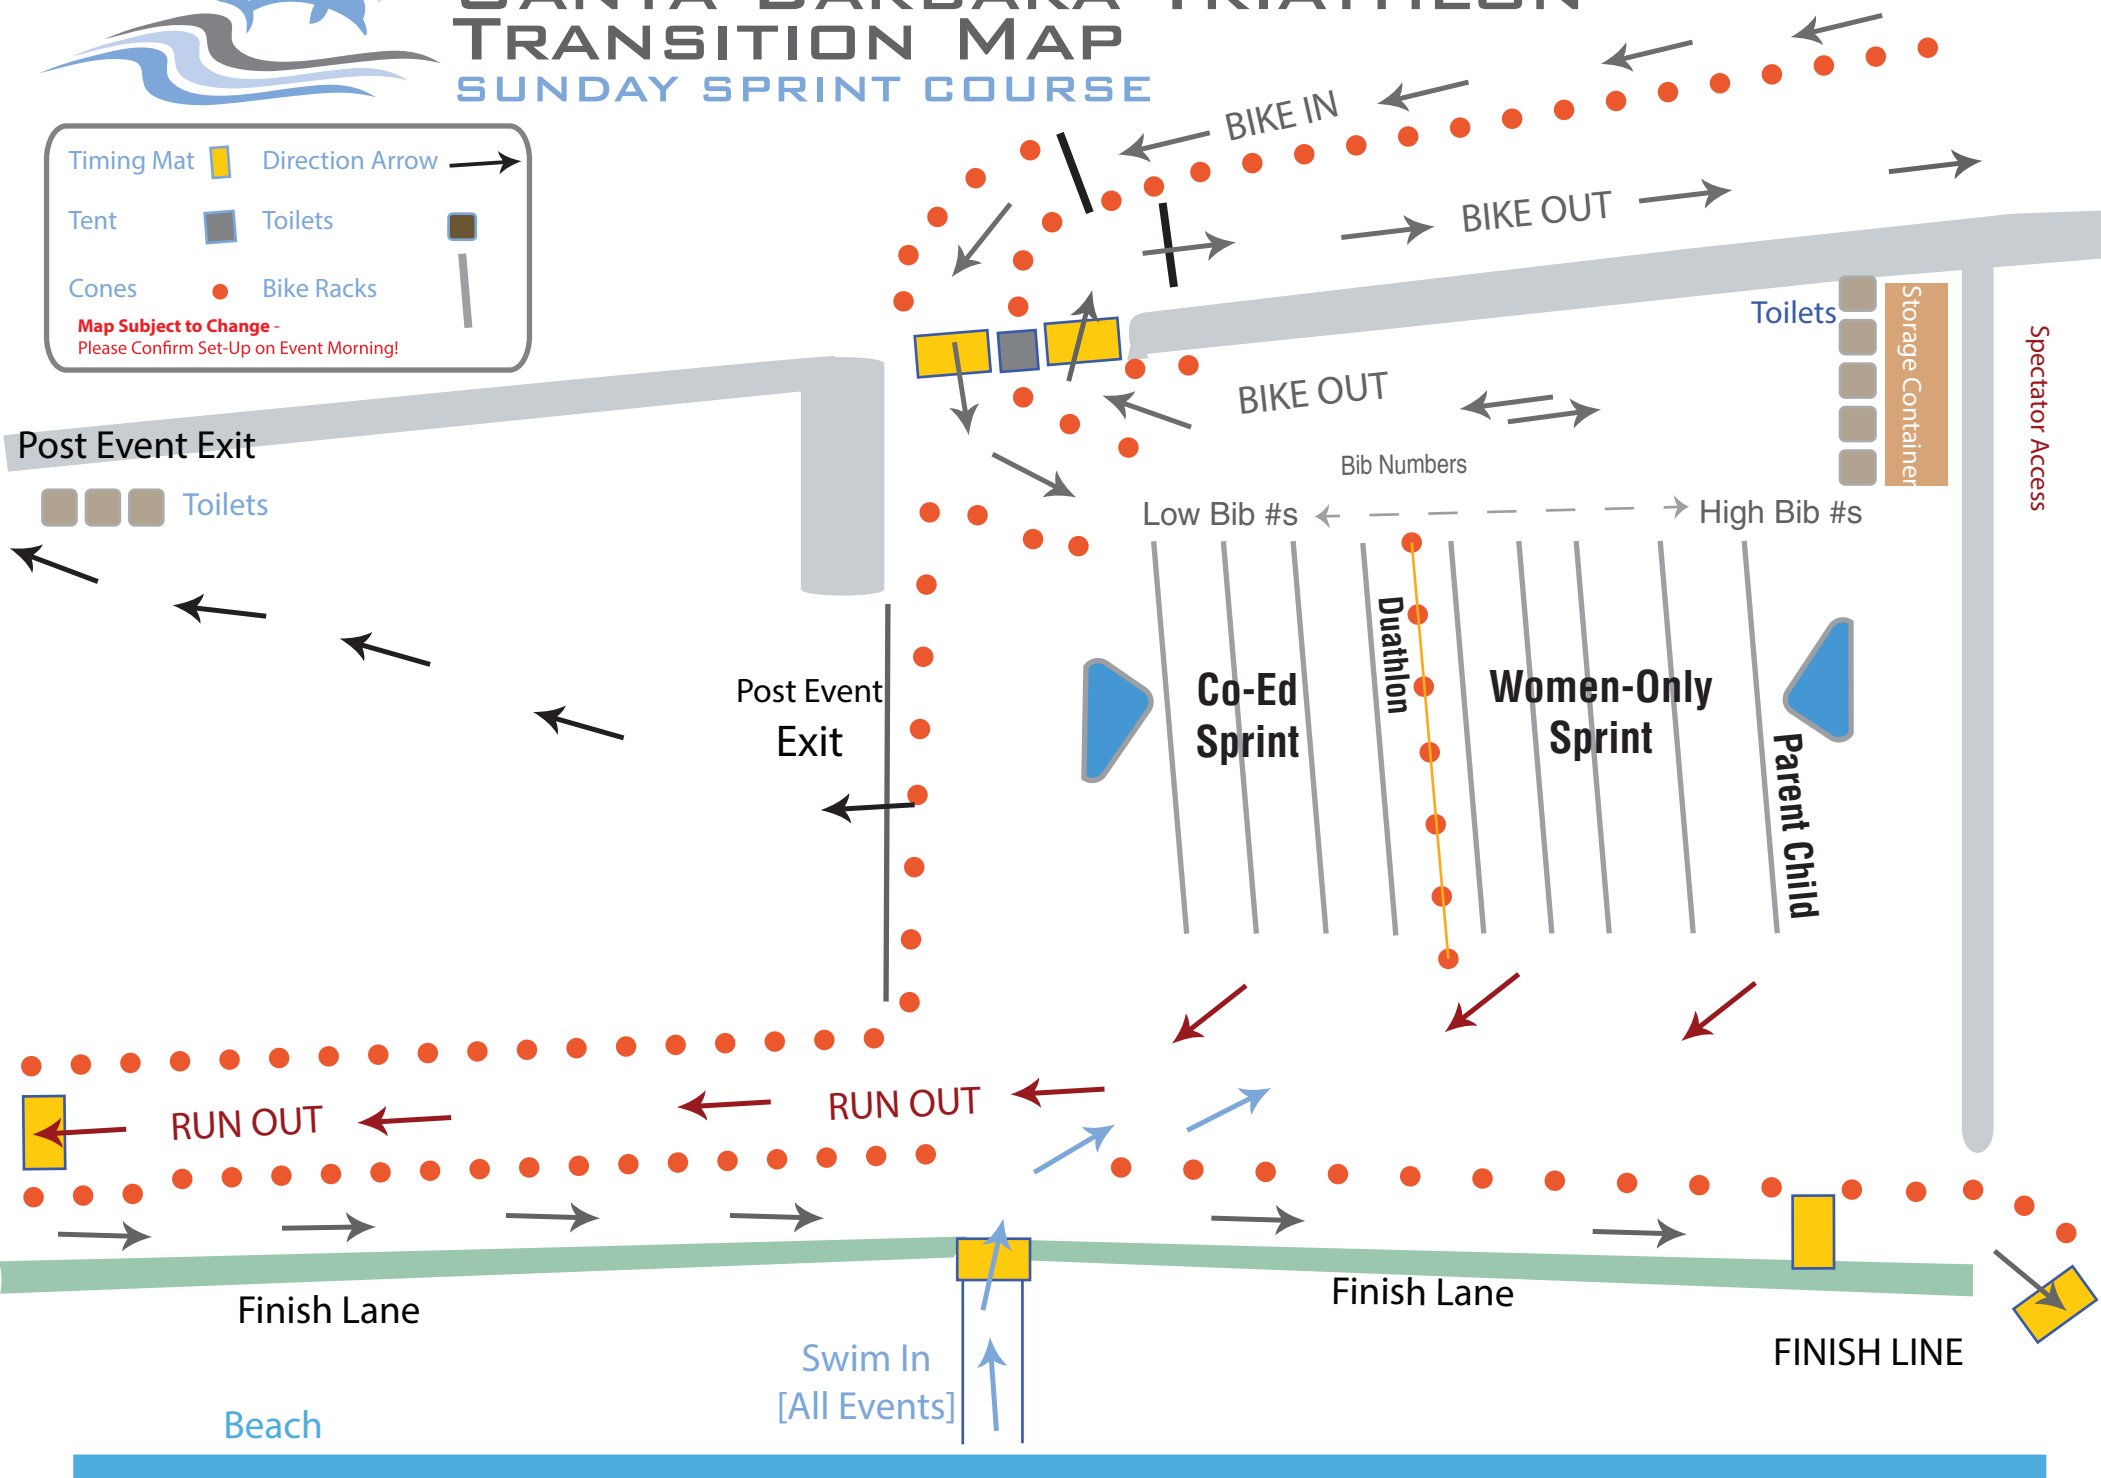

SANTA BARBARA TRIATHLON

TRANSITION MAP

SUNDAY SPRINT COURSE

Timing Mat  Direction Arrow 

Tent  Toilets 

Cones  Bike Racks 

Map Subject to Change -
Please Confirm Set-Up on Event Morning!

NOT TO SCALE