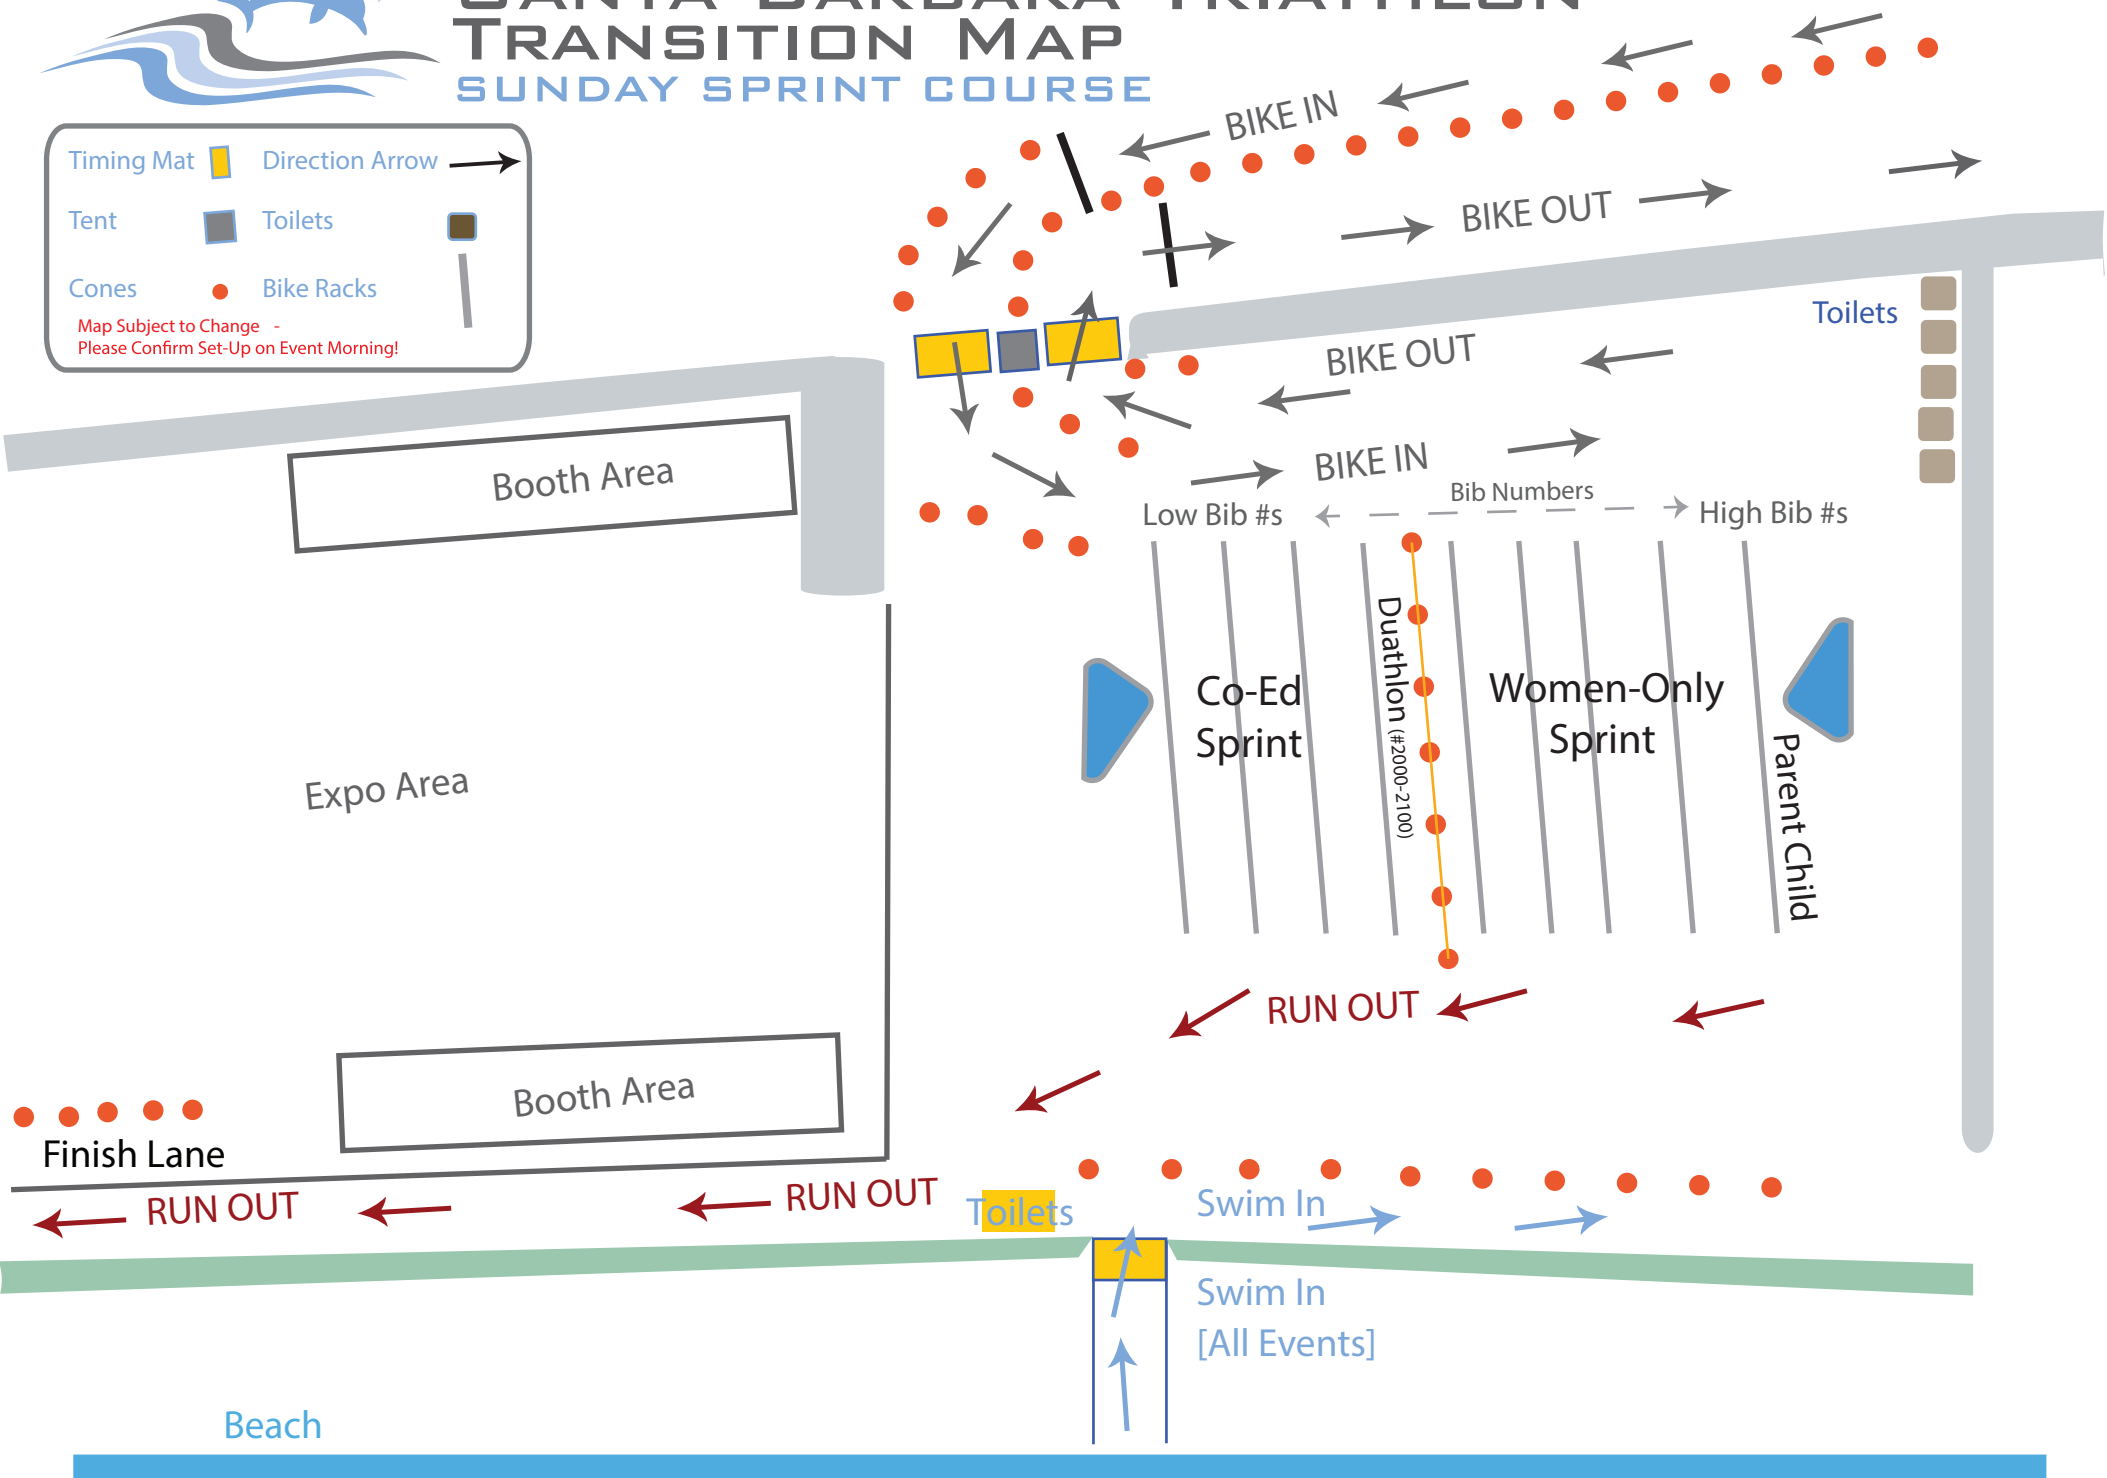

SANTA BARBARA TRIATHLON

TRANSITION MAP

SUNDAY SPRINT COURSE

- Timing Mat  Direction Arrow 
- Tent  Toilets 
- Cones  Bike Racks 

Map Subject to Change -
Please Confirm Set-Up on Event Morning!

Beach

Pacific Ocean

NOT TO SCALE