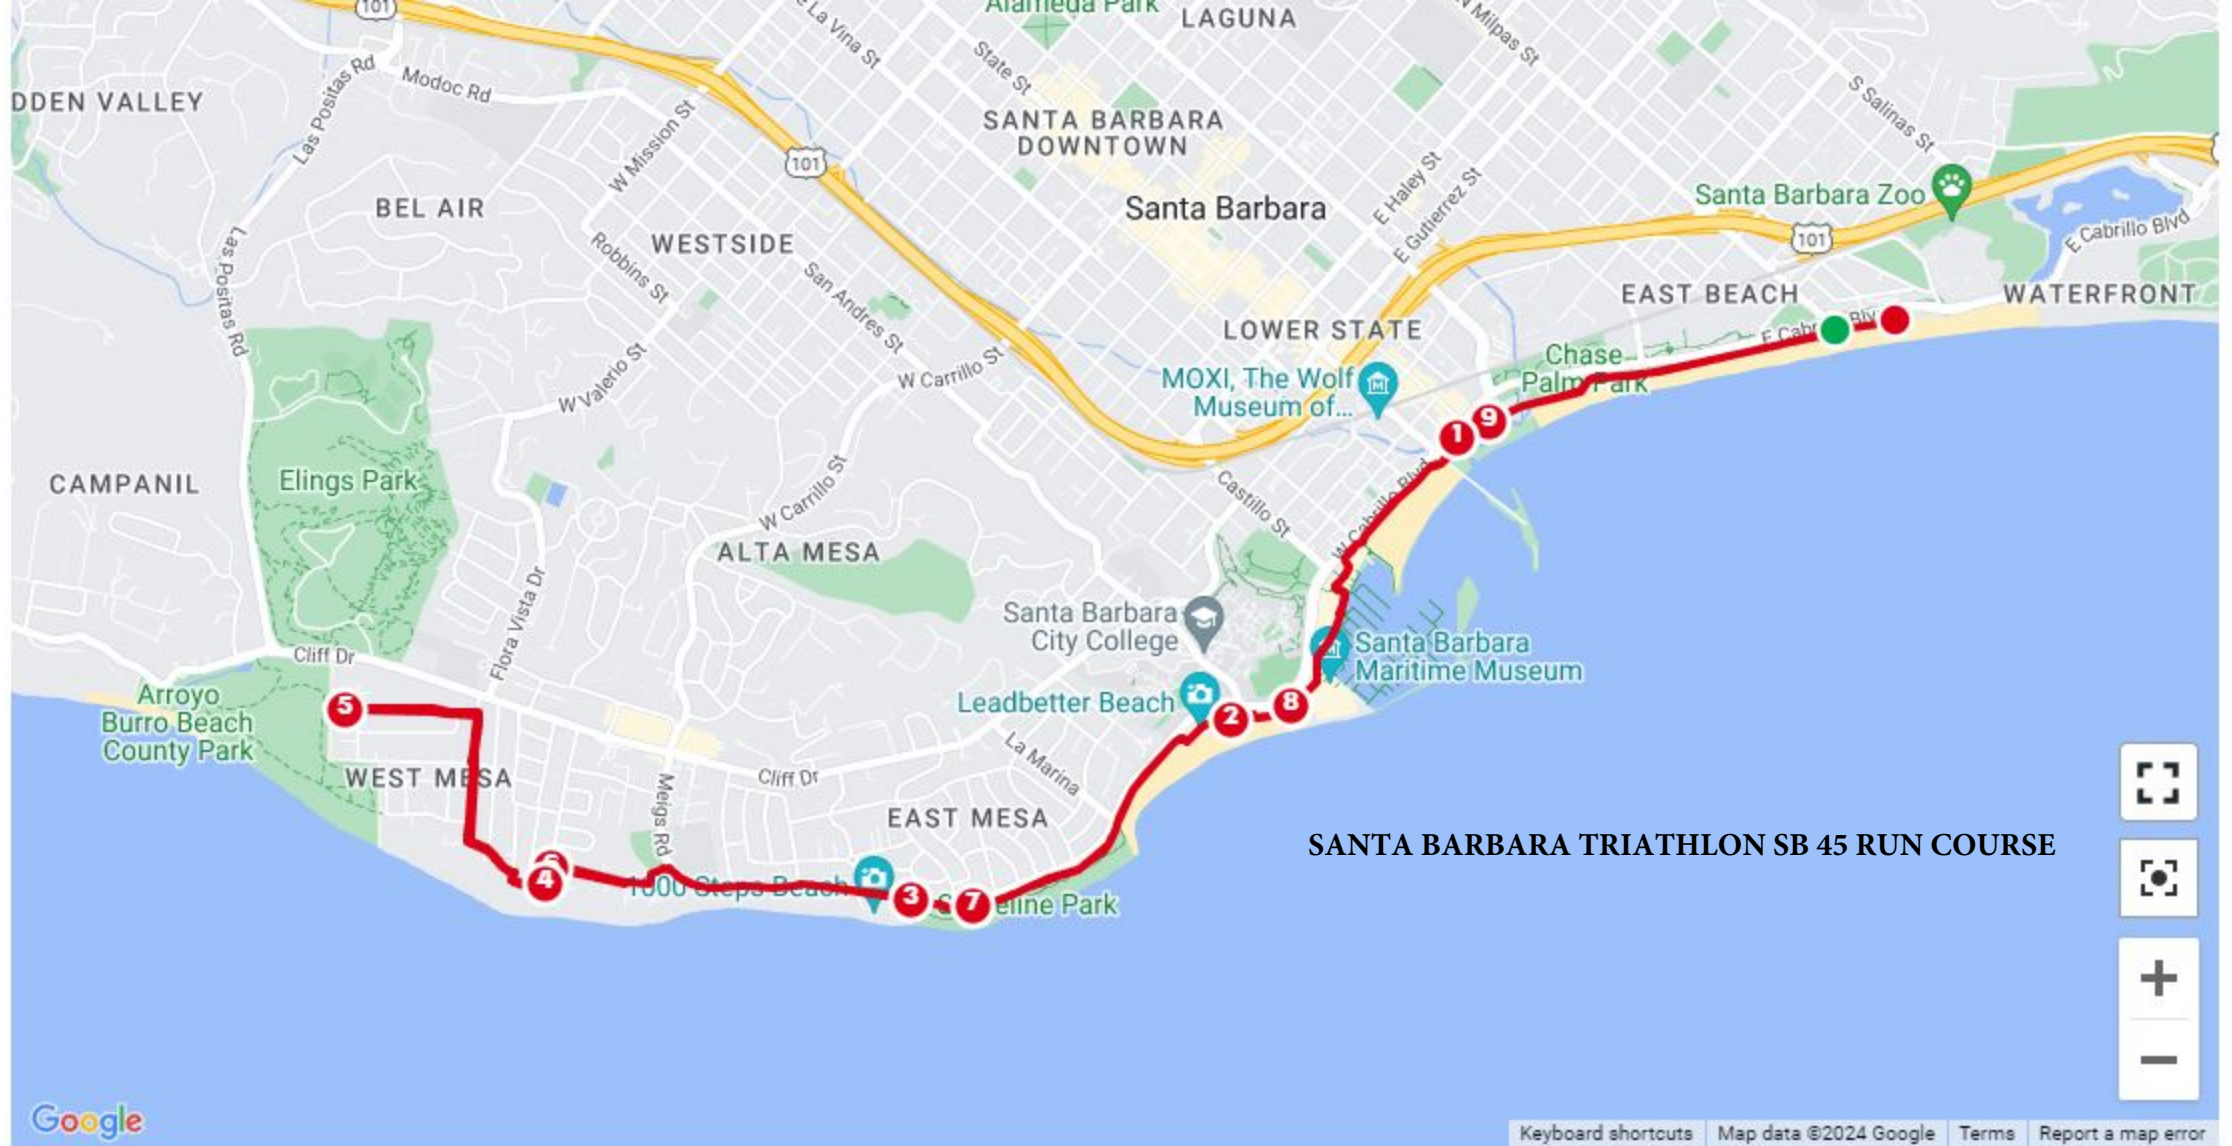

Keyboard shortcuts | Map data ©2024 | Terms | Report a map error

Elevation

Start **0 ft** Max **184 ft** Gain **320 ft**