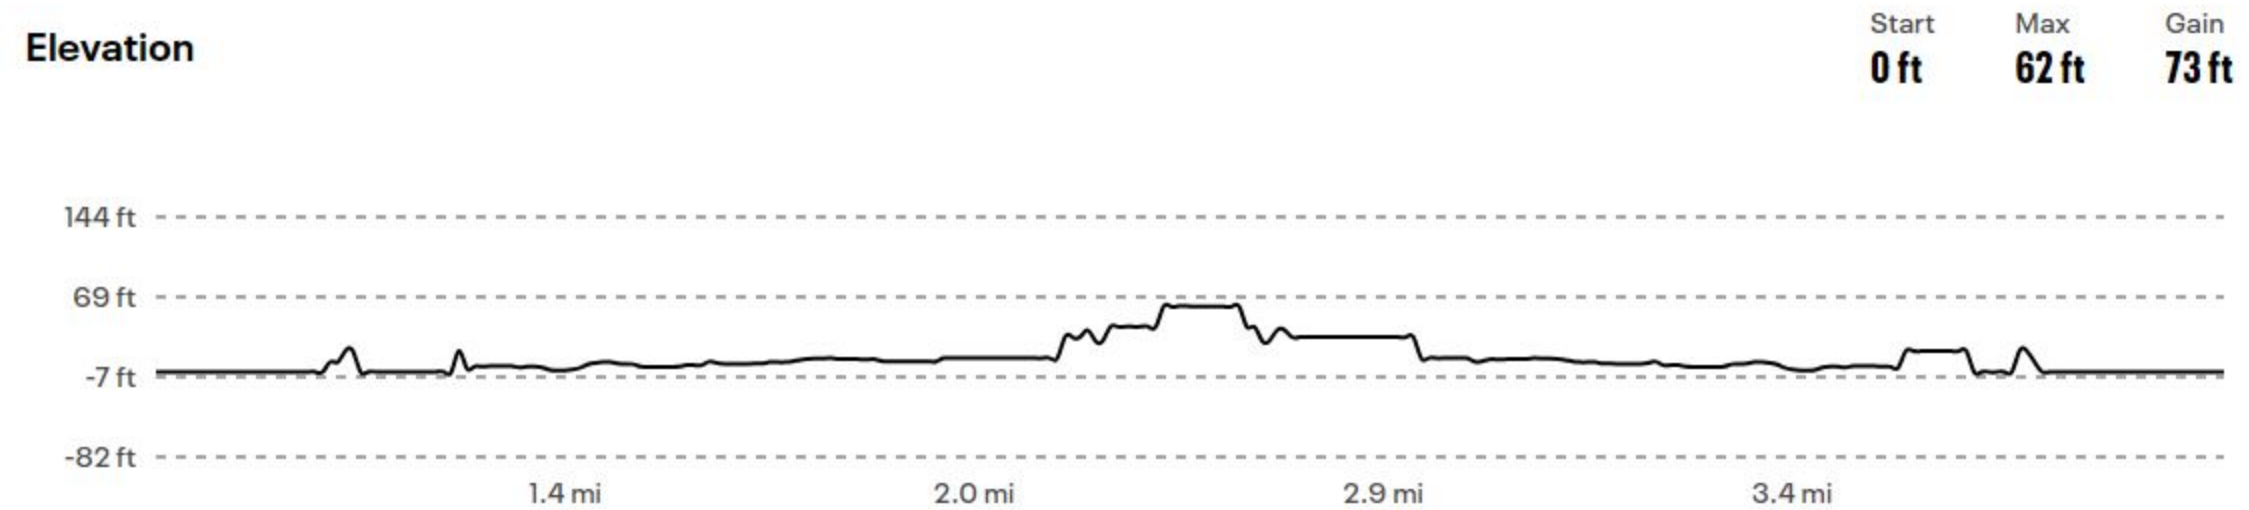

Keyboard shortcuts | Map data ©2024 | Terms | Report a map error

Elevation

Start **0 ft** Max **184 ft** Gain **320 ft**